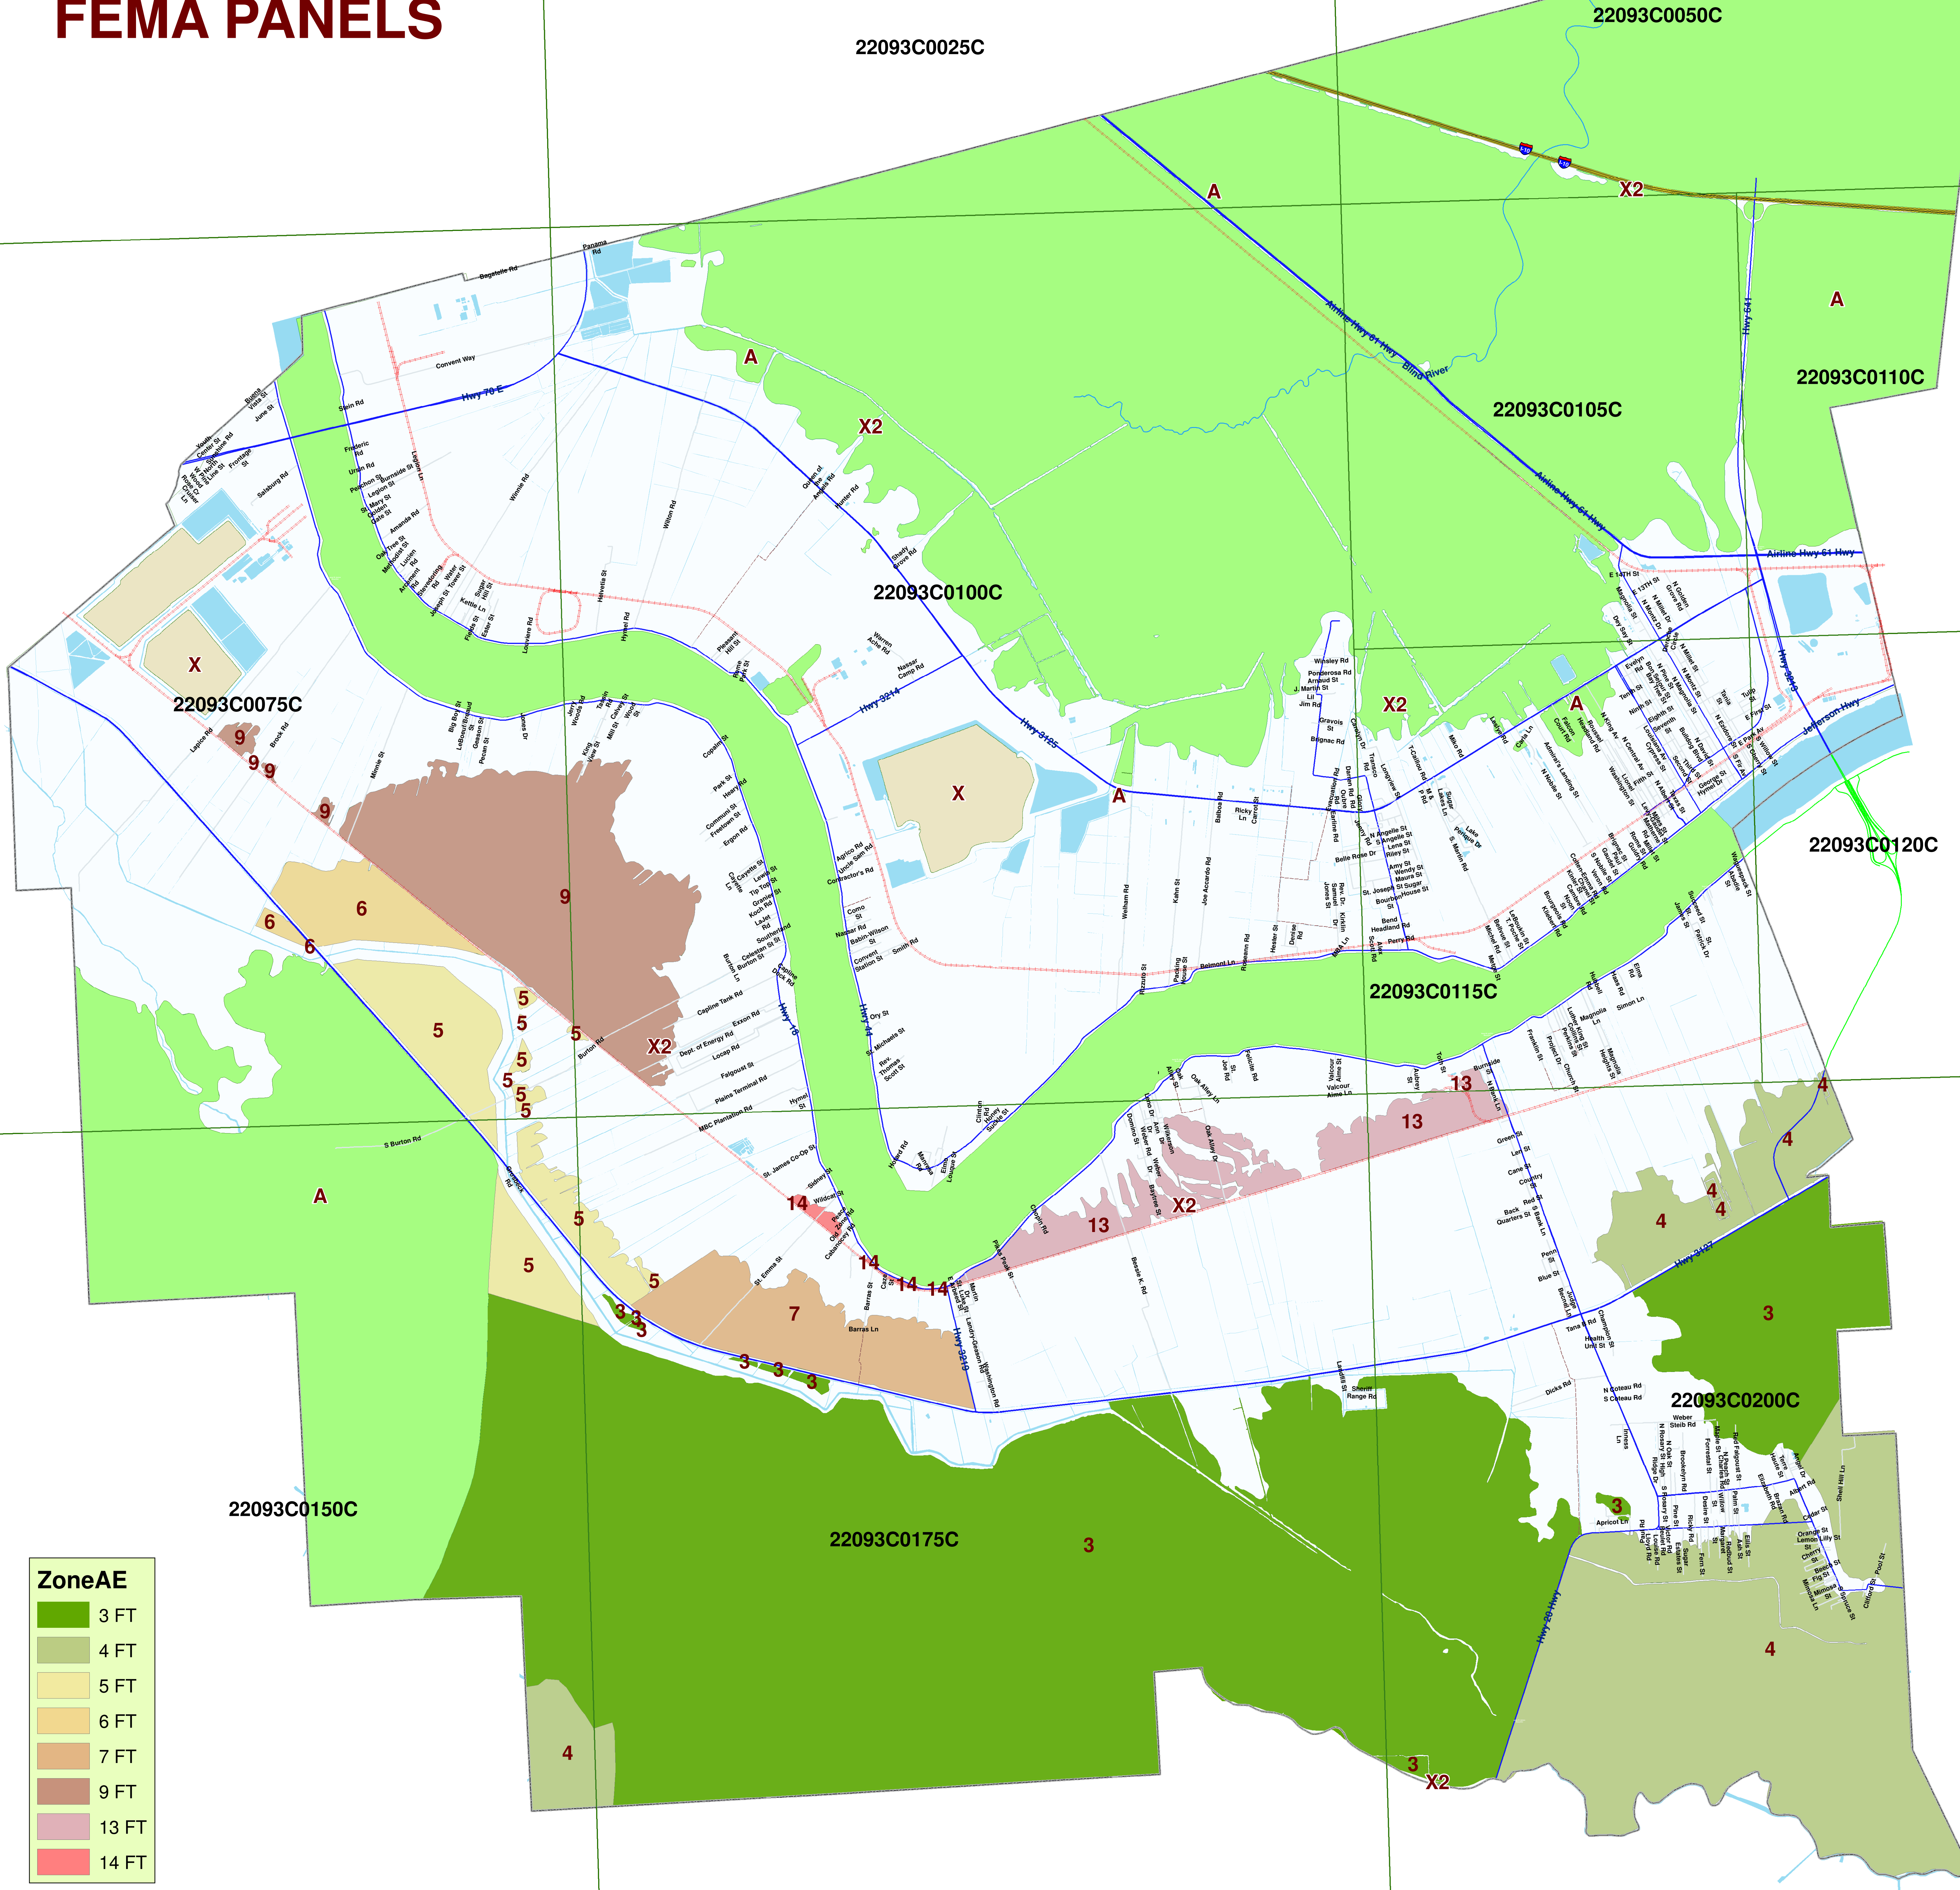

ST JAMES PARISH FEMA PANELS

ZoneAE	
3 FT	
4 FT	
5 FT	
6 FT	
7 FT	
9 FT	
13 FT	
14 FT	