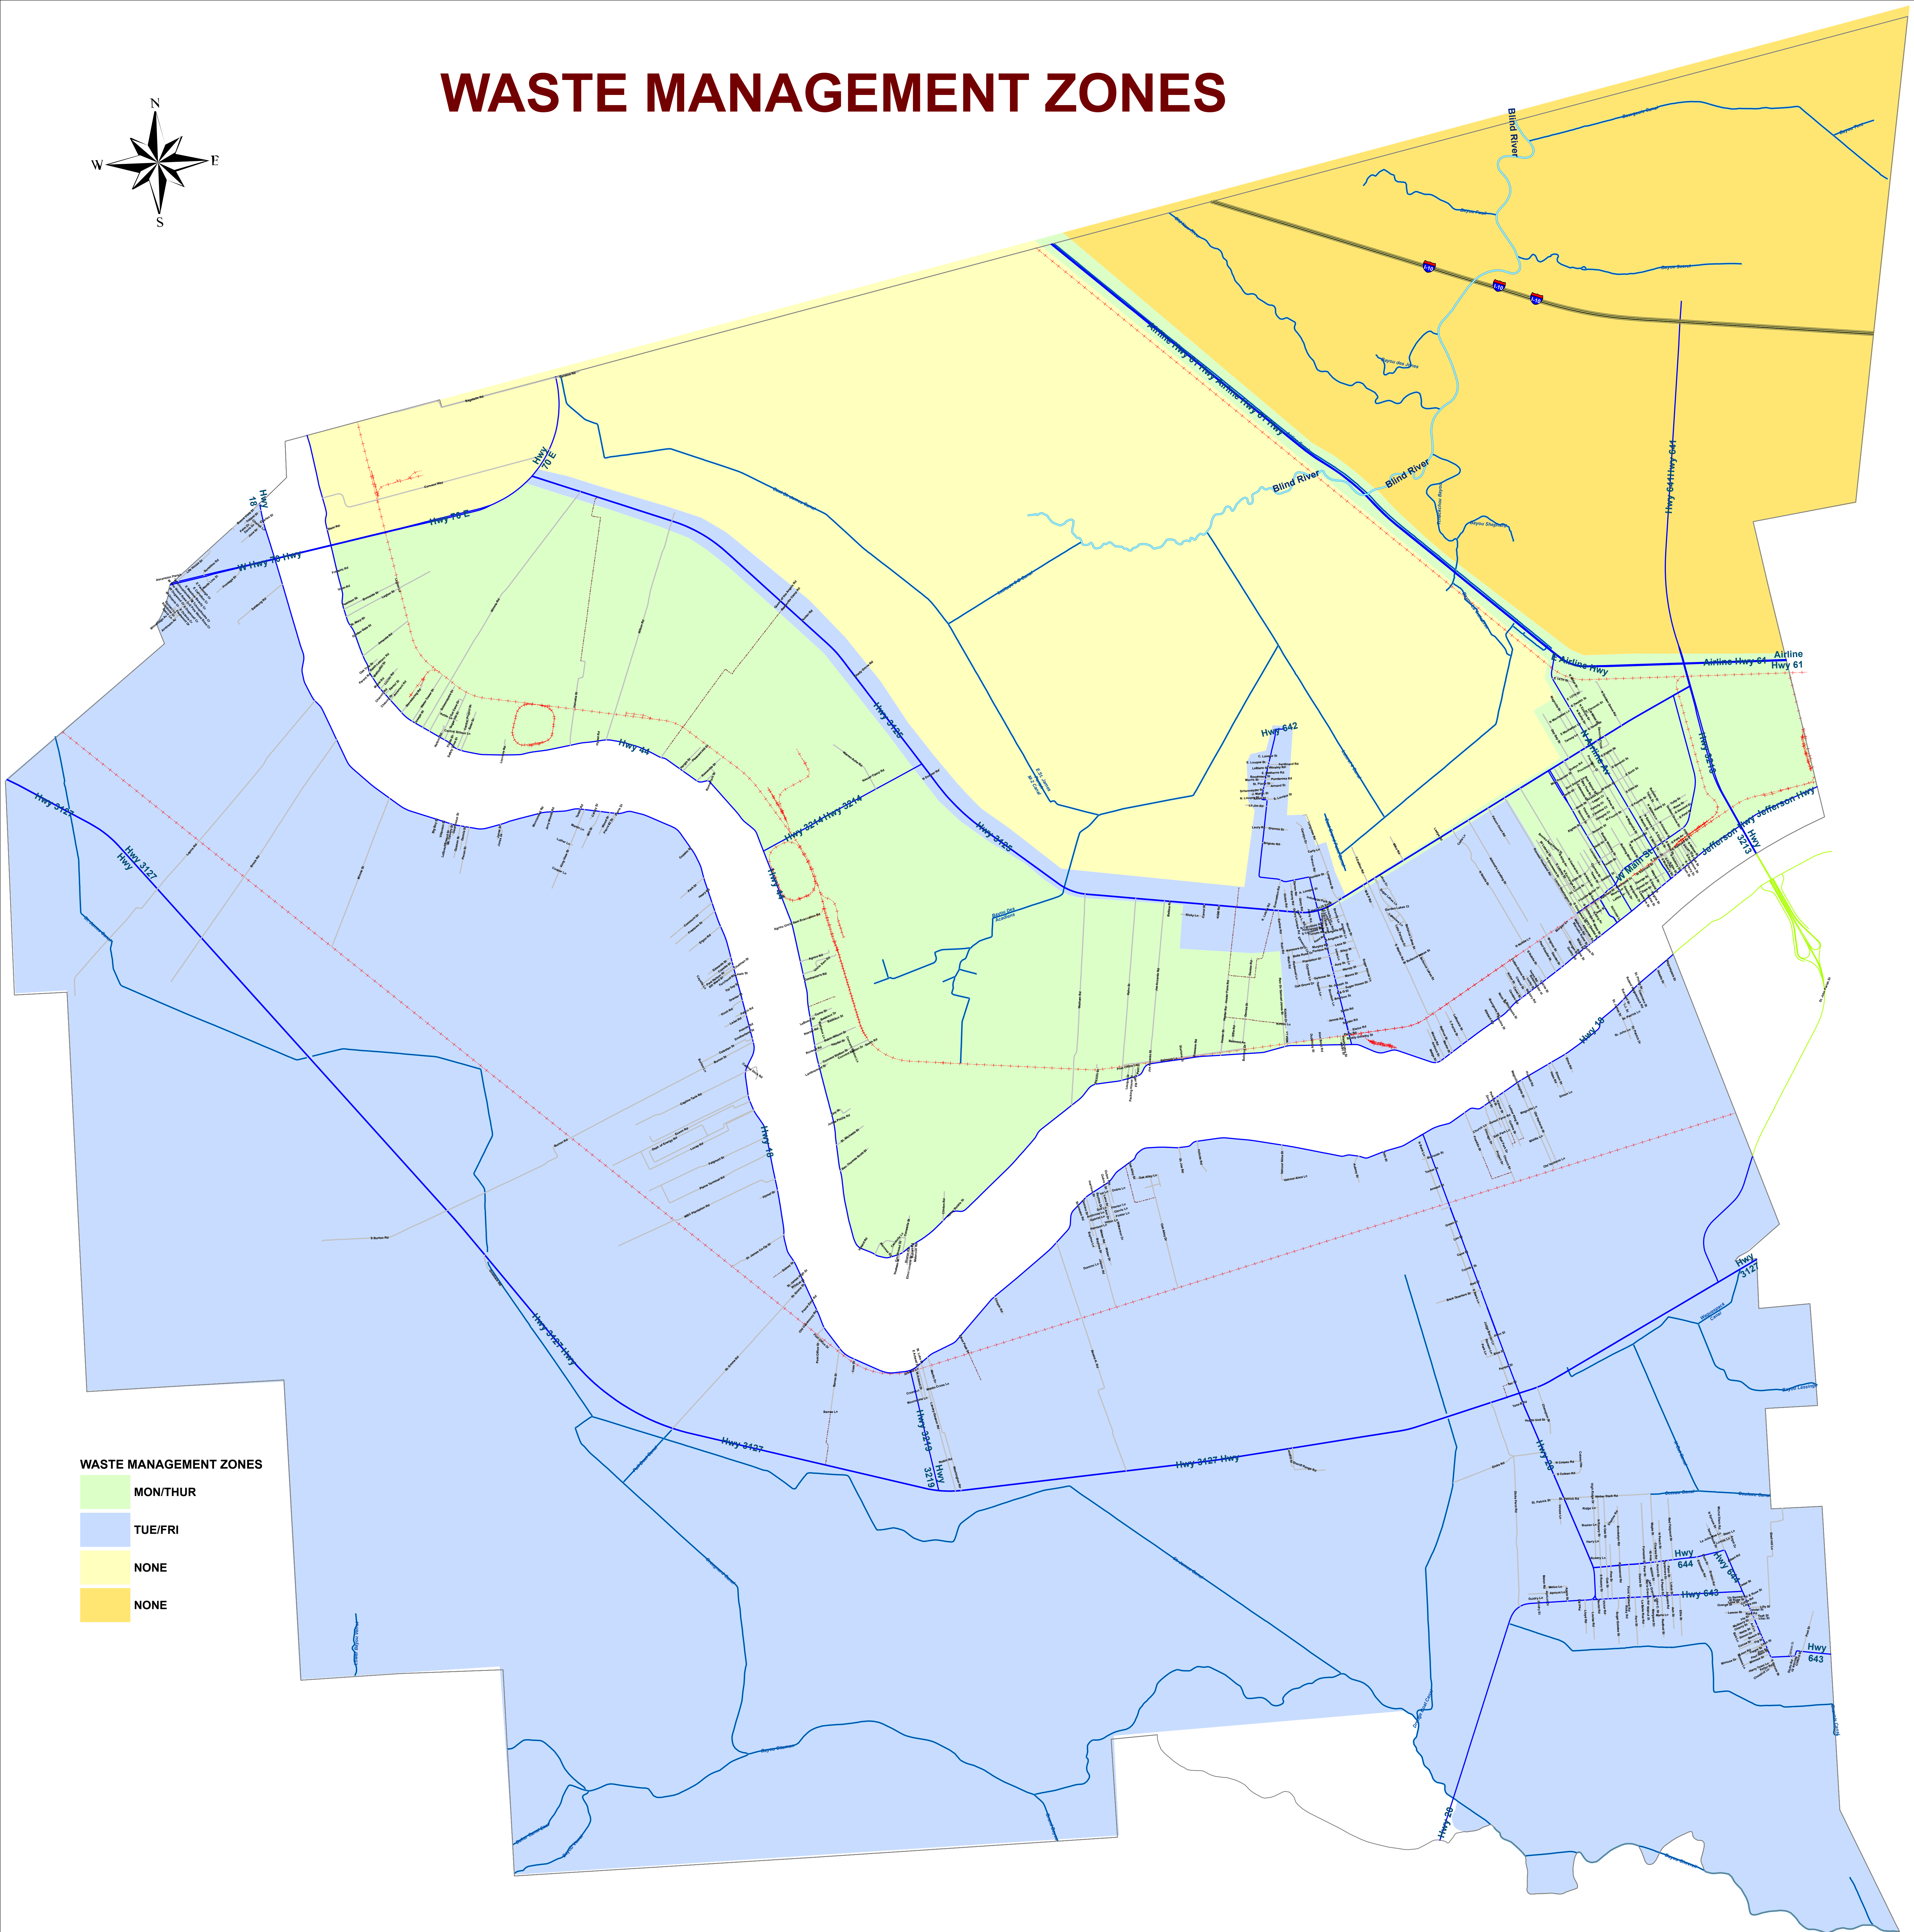

WASTE MANAGEMENT ZONES

WASTE MANAGEMENT ZONES

- MON/THUR
- TUE/FRI
- NONE
- NONE