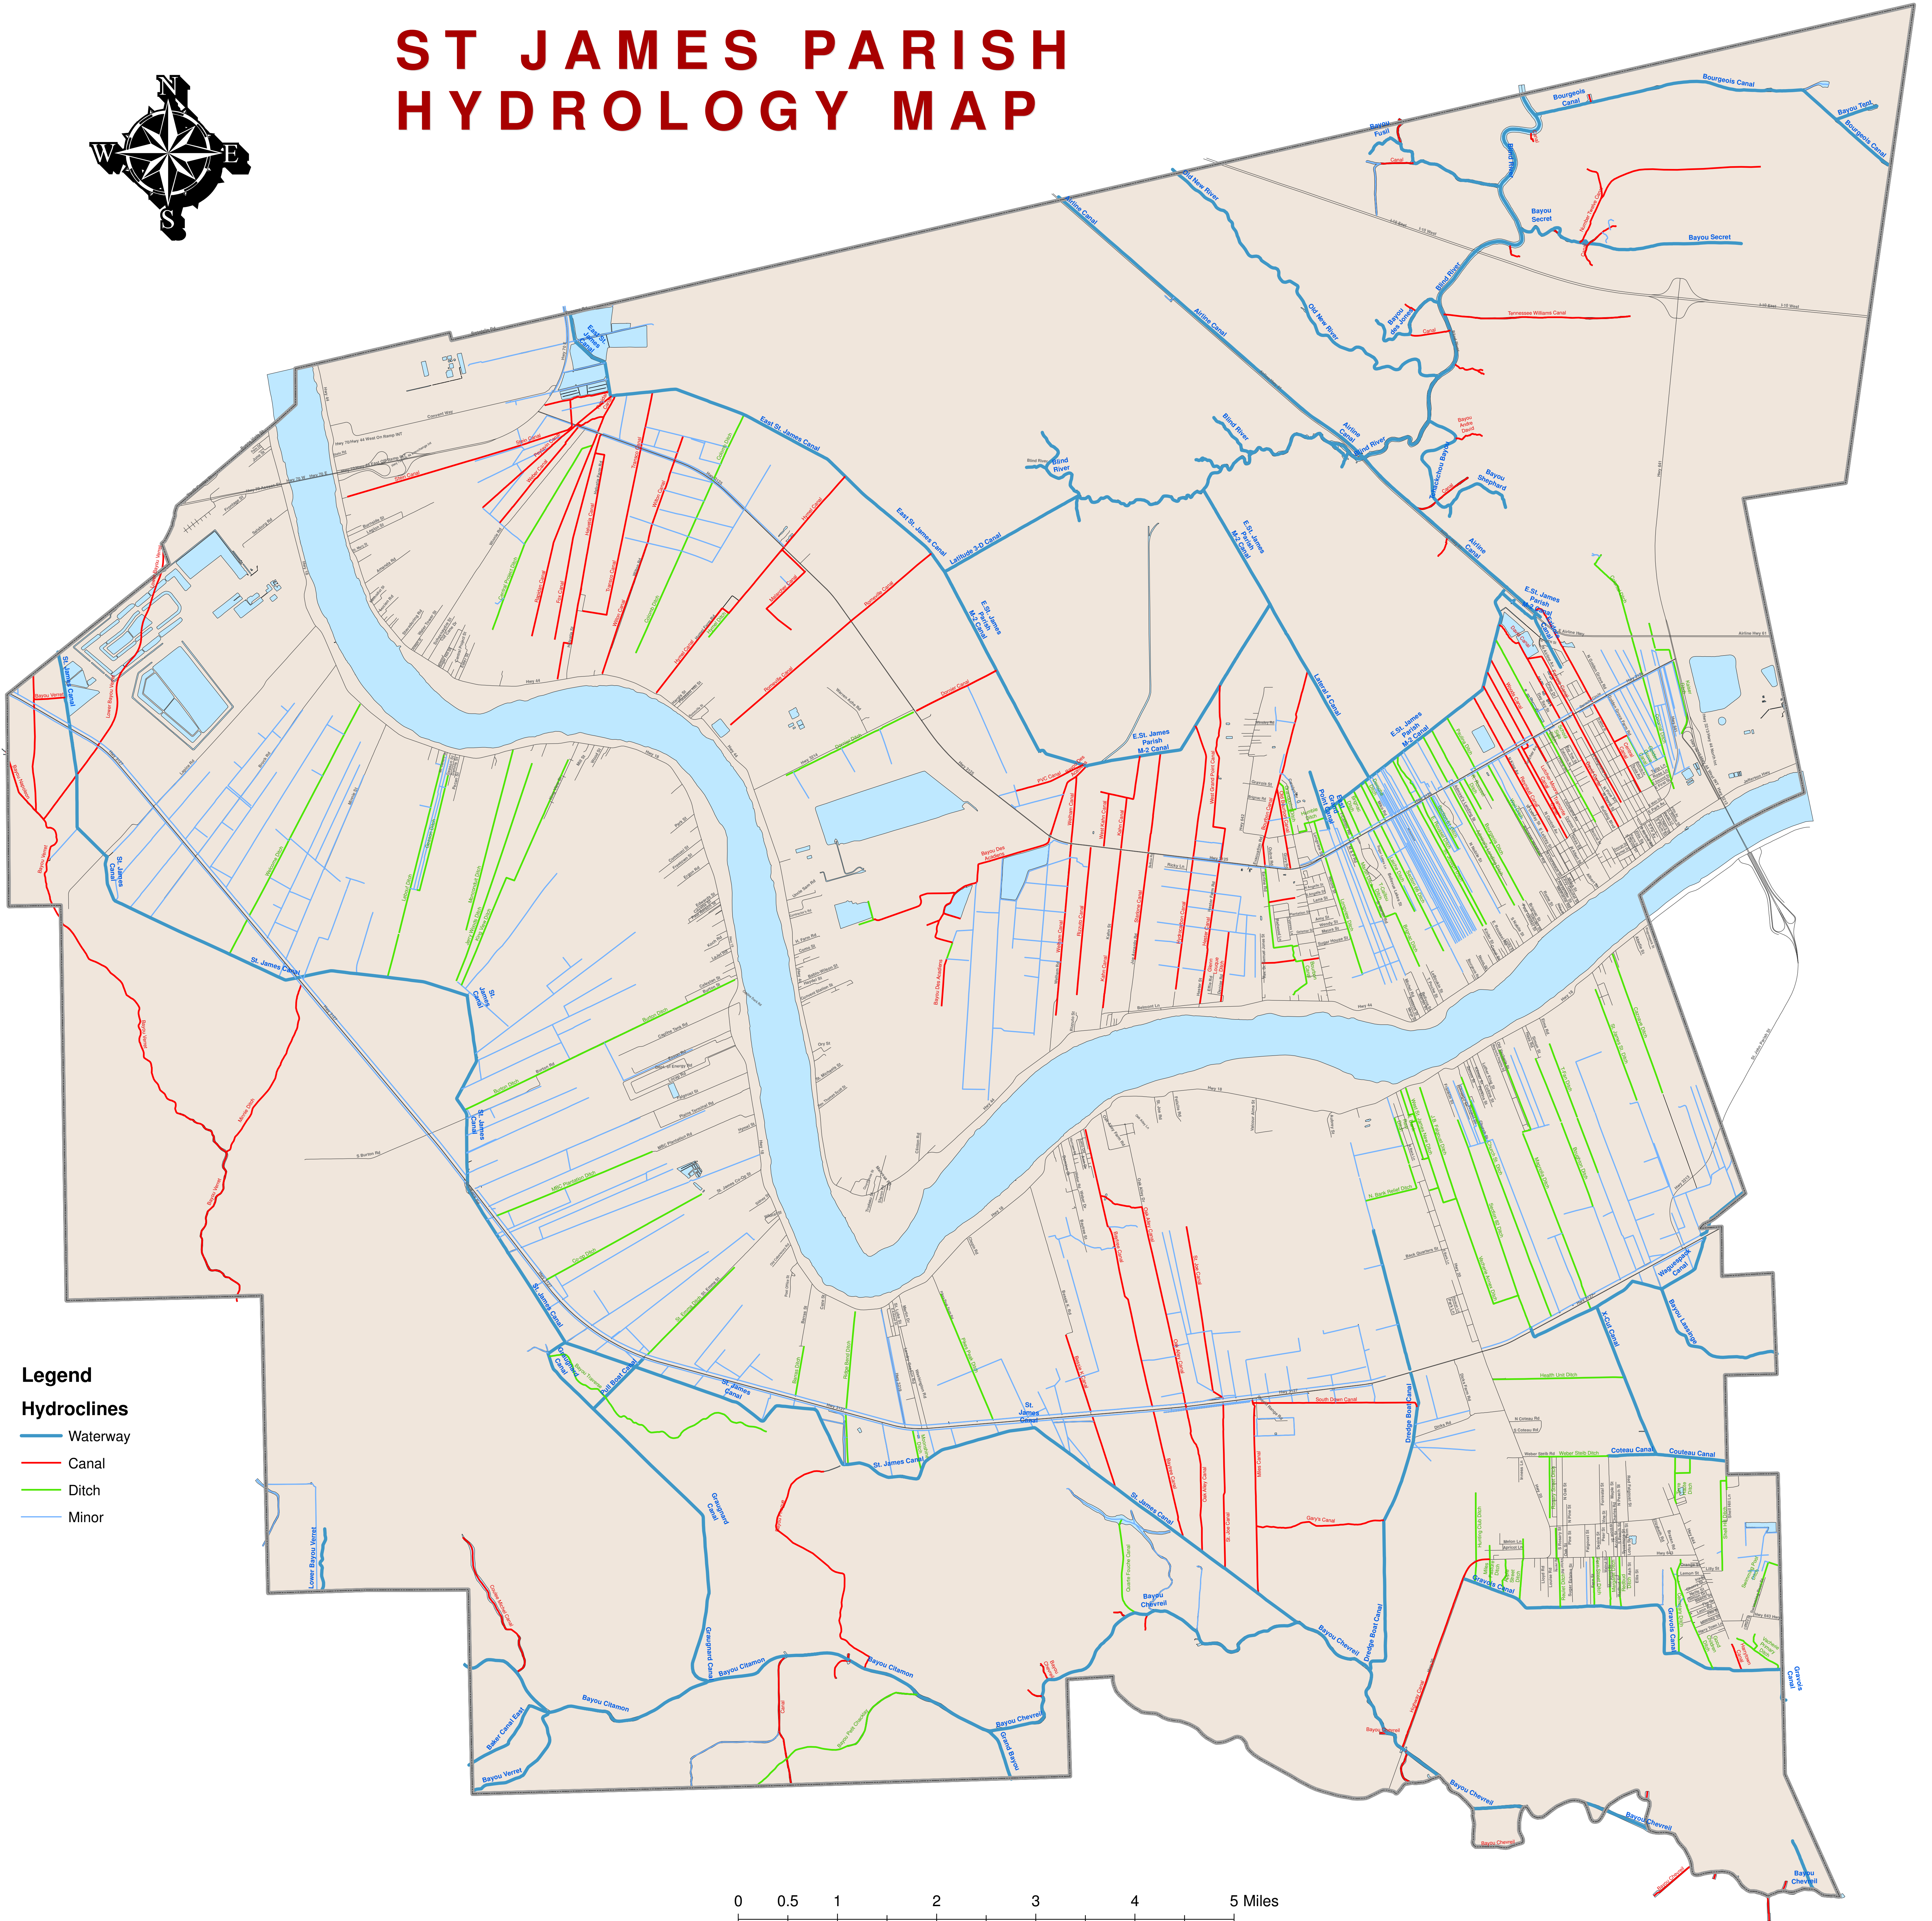

# ST JAMES PARISH HYDROLOGY MAP

- Legend**  
**Hydroclines**
- Waterway
  - Canal
  - Ditch
  - Minor