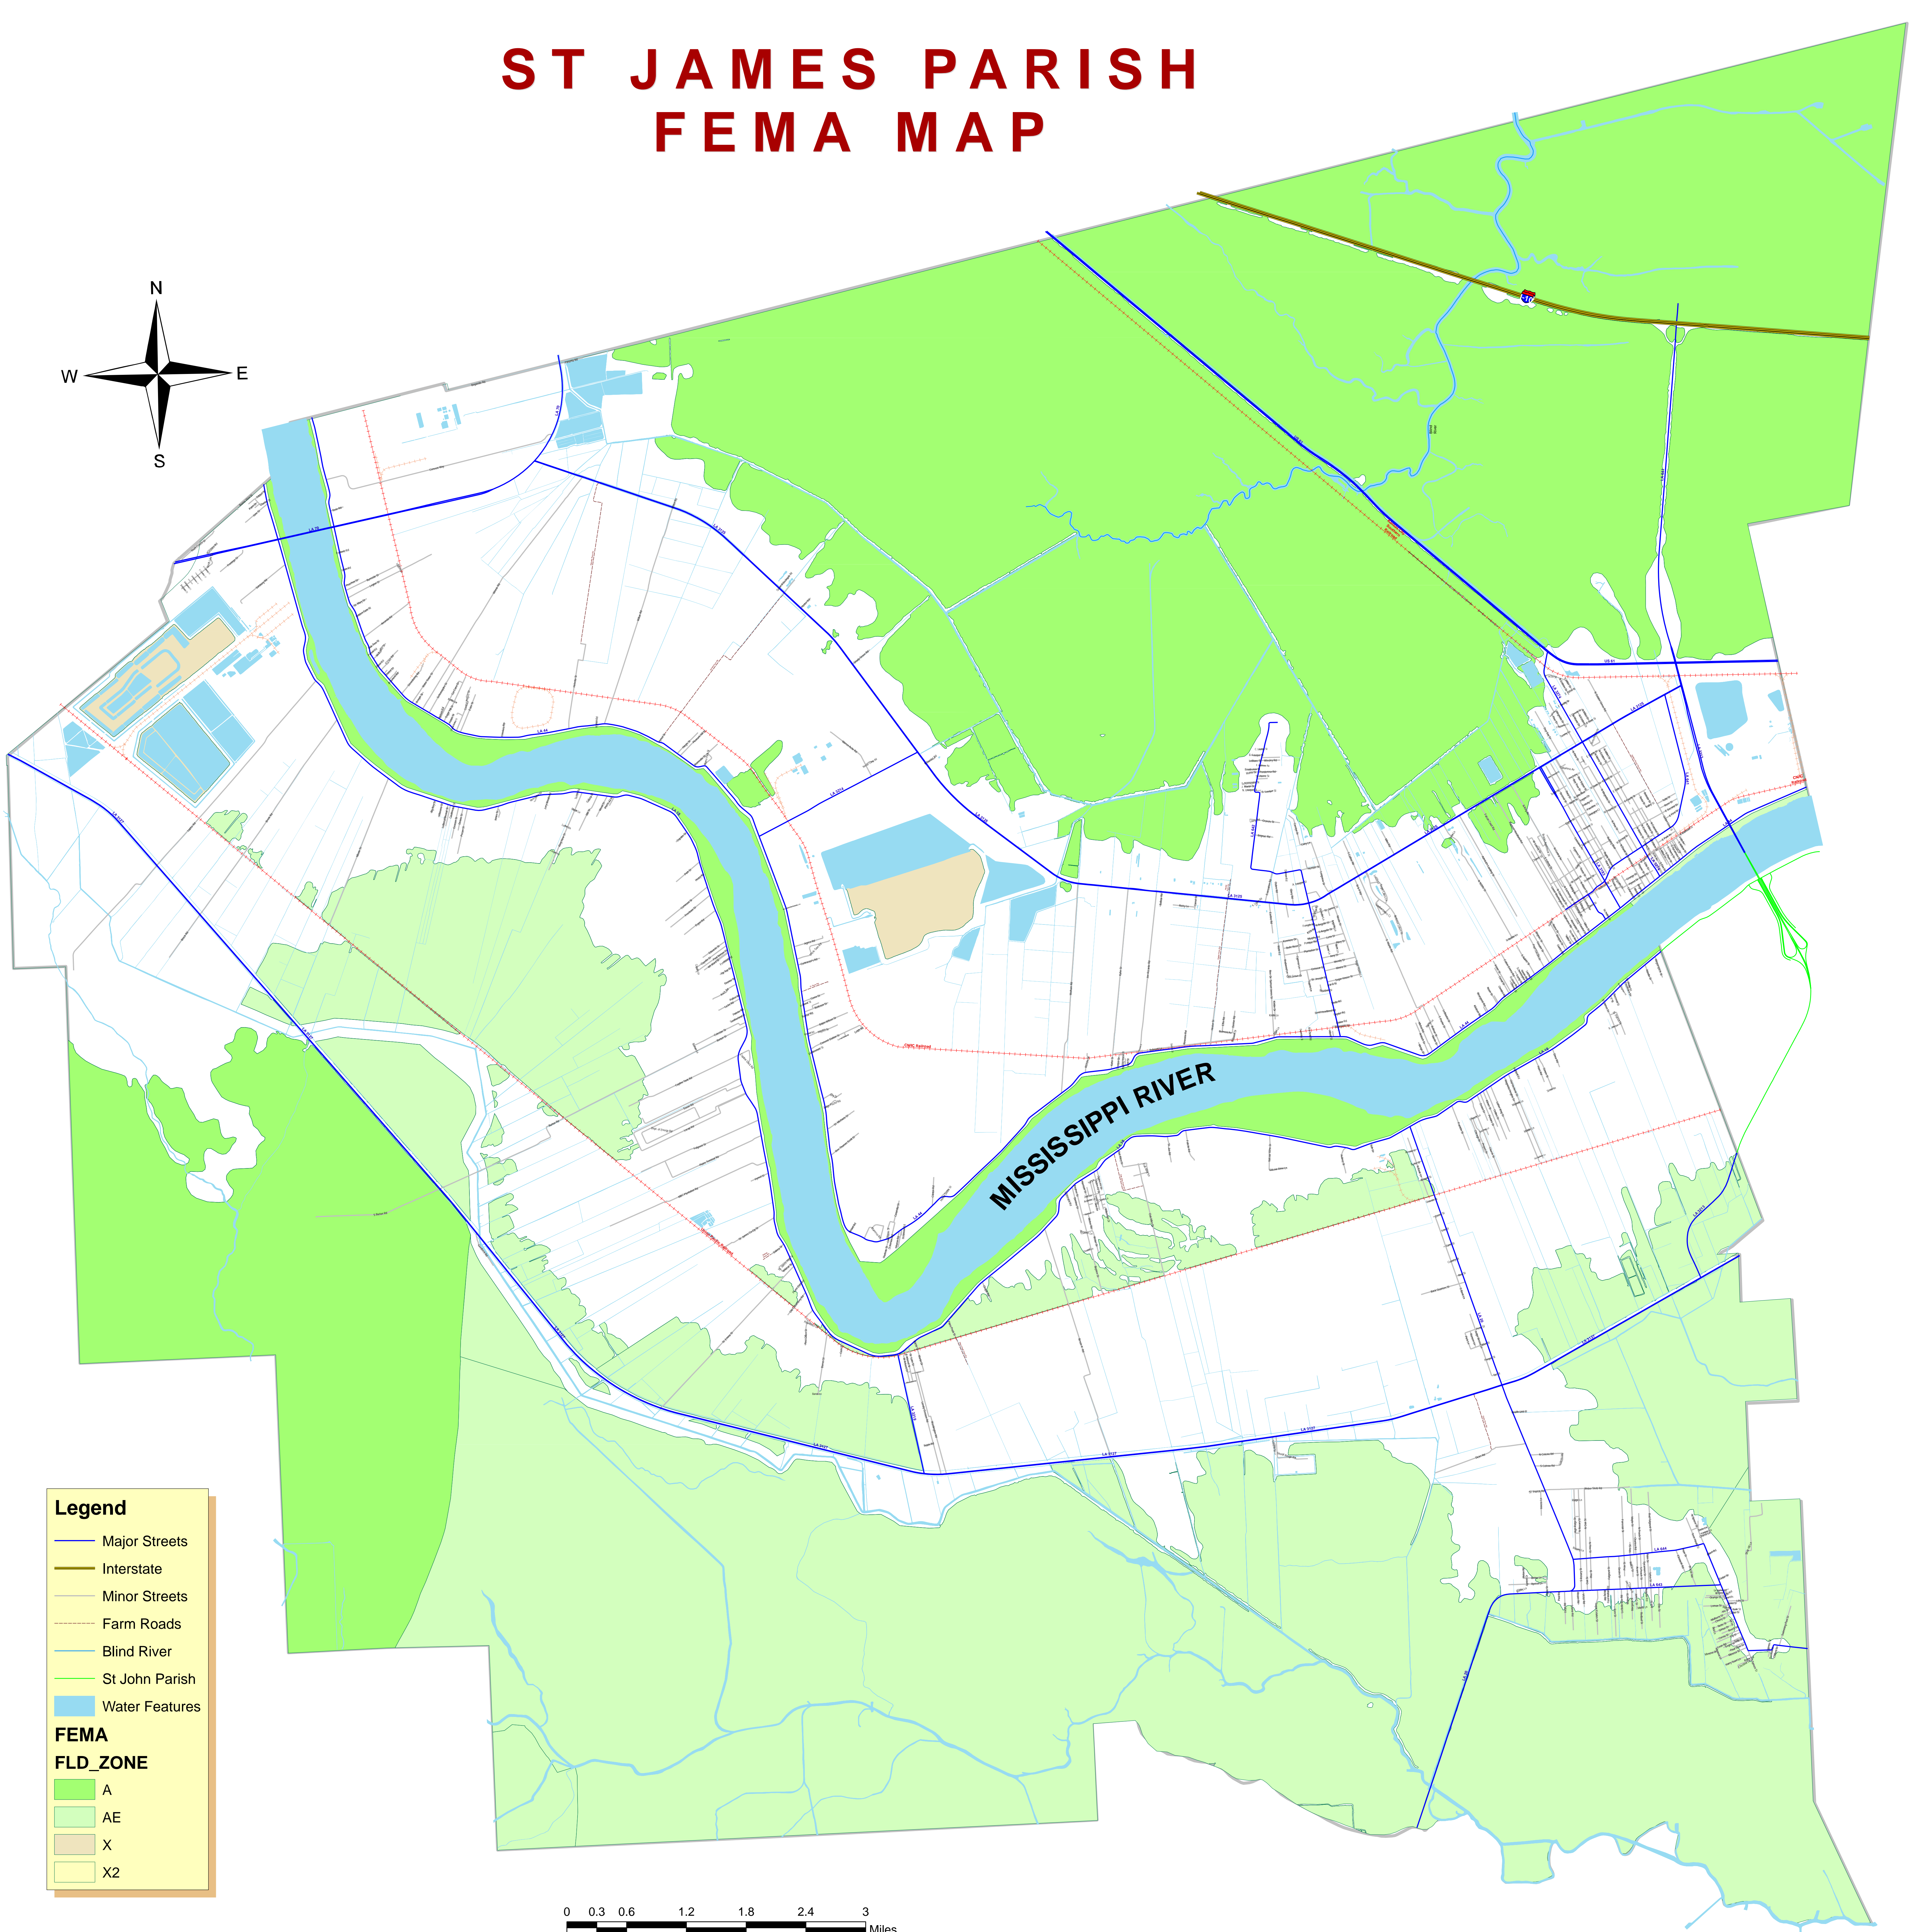

ST JAMES PARISH FEMA MAP

Legend

- Major Streets
- Interstate
- Minor Streets
- Farm Roads
- Blind River
- St John Parish
- Water Features

**FEMA
FLD_ZONE**

- A
- AE
- X
- X2